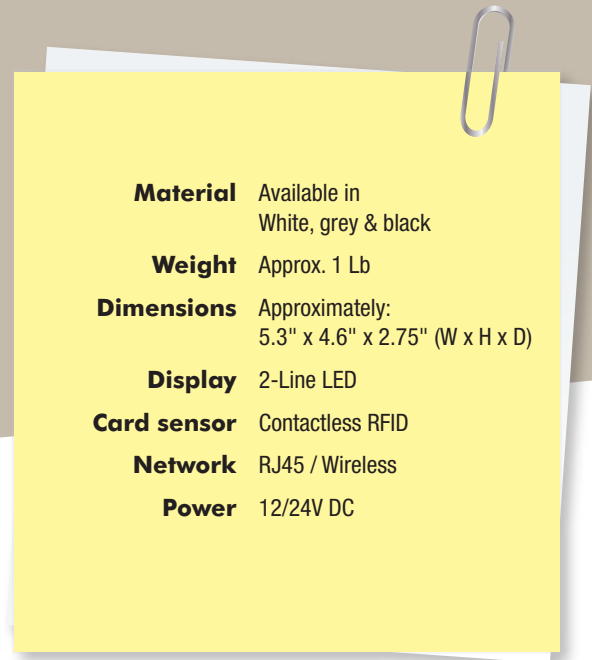

OPTIONS

- Multi-function Button
- Network Connection
- Wireless Connectivity

TLPCR 520

The TLPCR-520 Contactless Card Reader is the accumulative result of many years of strenuous research invested by our engineering team to attain a product that is easy and convenient to use, performs efficiently and consistently in any environment, while attaching unobtrusively to any laundry machine, and blending seamlessly with the commercial washer and dryer look. Our reader features a bright LED screen that displays the card balance and price, which can be set individually per day, and per week, right down to the cent, and can be entirely disabled based on time of day, consequently disallowing new sessions near closing time.

For additional fine-tuned control, we are offering the MP models, which are outfitted with a multi-price button, enabling additional price modes for use with stackable machines, or allowing selectable run times, and top-offs. The readers can also be configured locally, without the need for the internet, through the optional programming keypad. Comes with plug and play connectors, and can be easily installed by replacing the coin acceptor.