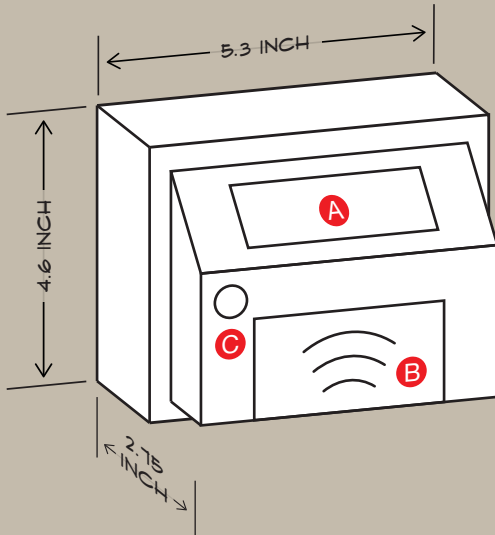

OPTIONS

- Multi-function Button
- Network Connection
- Wireless Connectivity

TLPCR 520

The TLPCR-520 Contactless Card Reader is the accumulative result of many years of strenuous research invested by our engineering team to attain a product that is easy and convenient to use, performs efficiently and consistently in any environment, while attaching unobtrusively to any laundry machine, and blending seamlessly with the commercial washer and dryer look. Our reader features a bright LED screen that displays the card balance and price, which can be set individually per day, and per week, right down to the cent, and can be entirely disabled based on time of day, consequently disallowing new sessions near closing time.

For additional fine-tuned control, we are offering the MP models, which are outfitted with a multi-price button, enabling additional price modes for use with stackable machines, or allowing selectable run times, and top-offs. The readers can also be configured locally, without the need for the internet, through the optional programming keypad. Comes with plug and play connectors, and can be easily installed by replacing the coin acceptor.